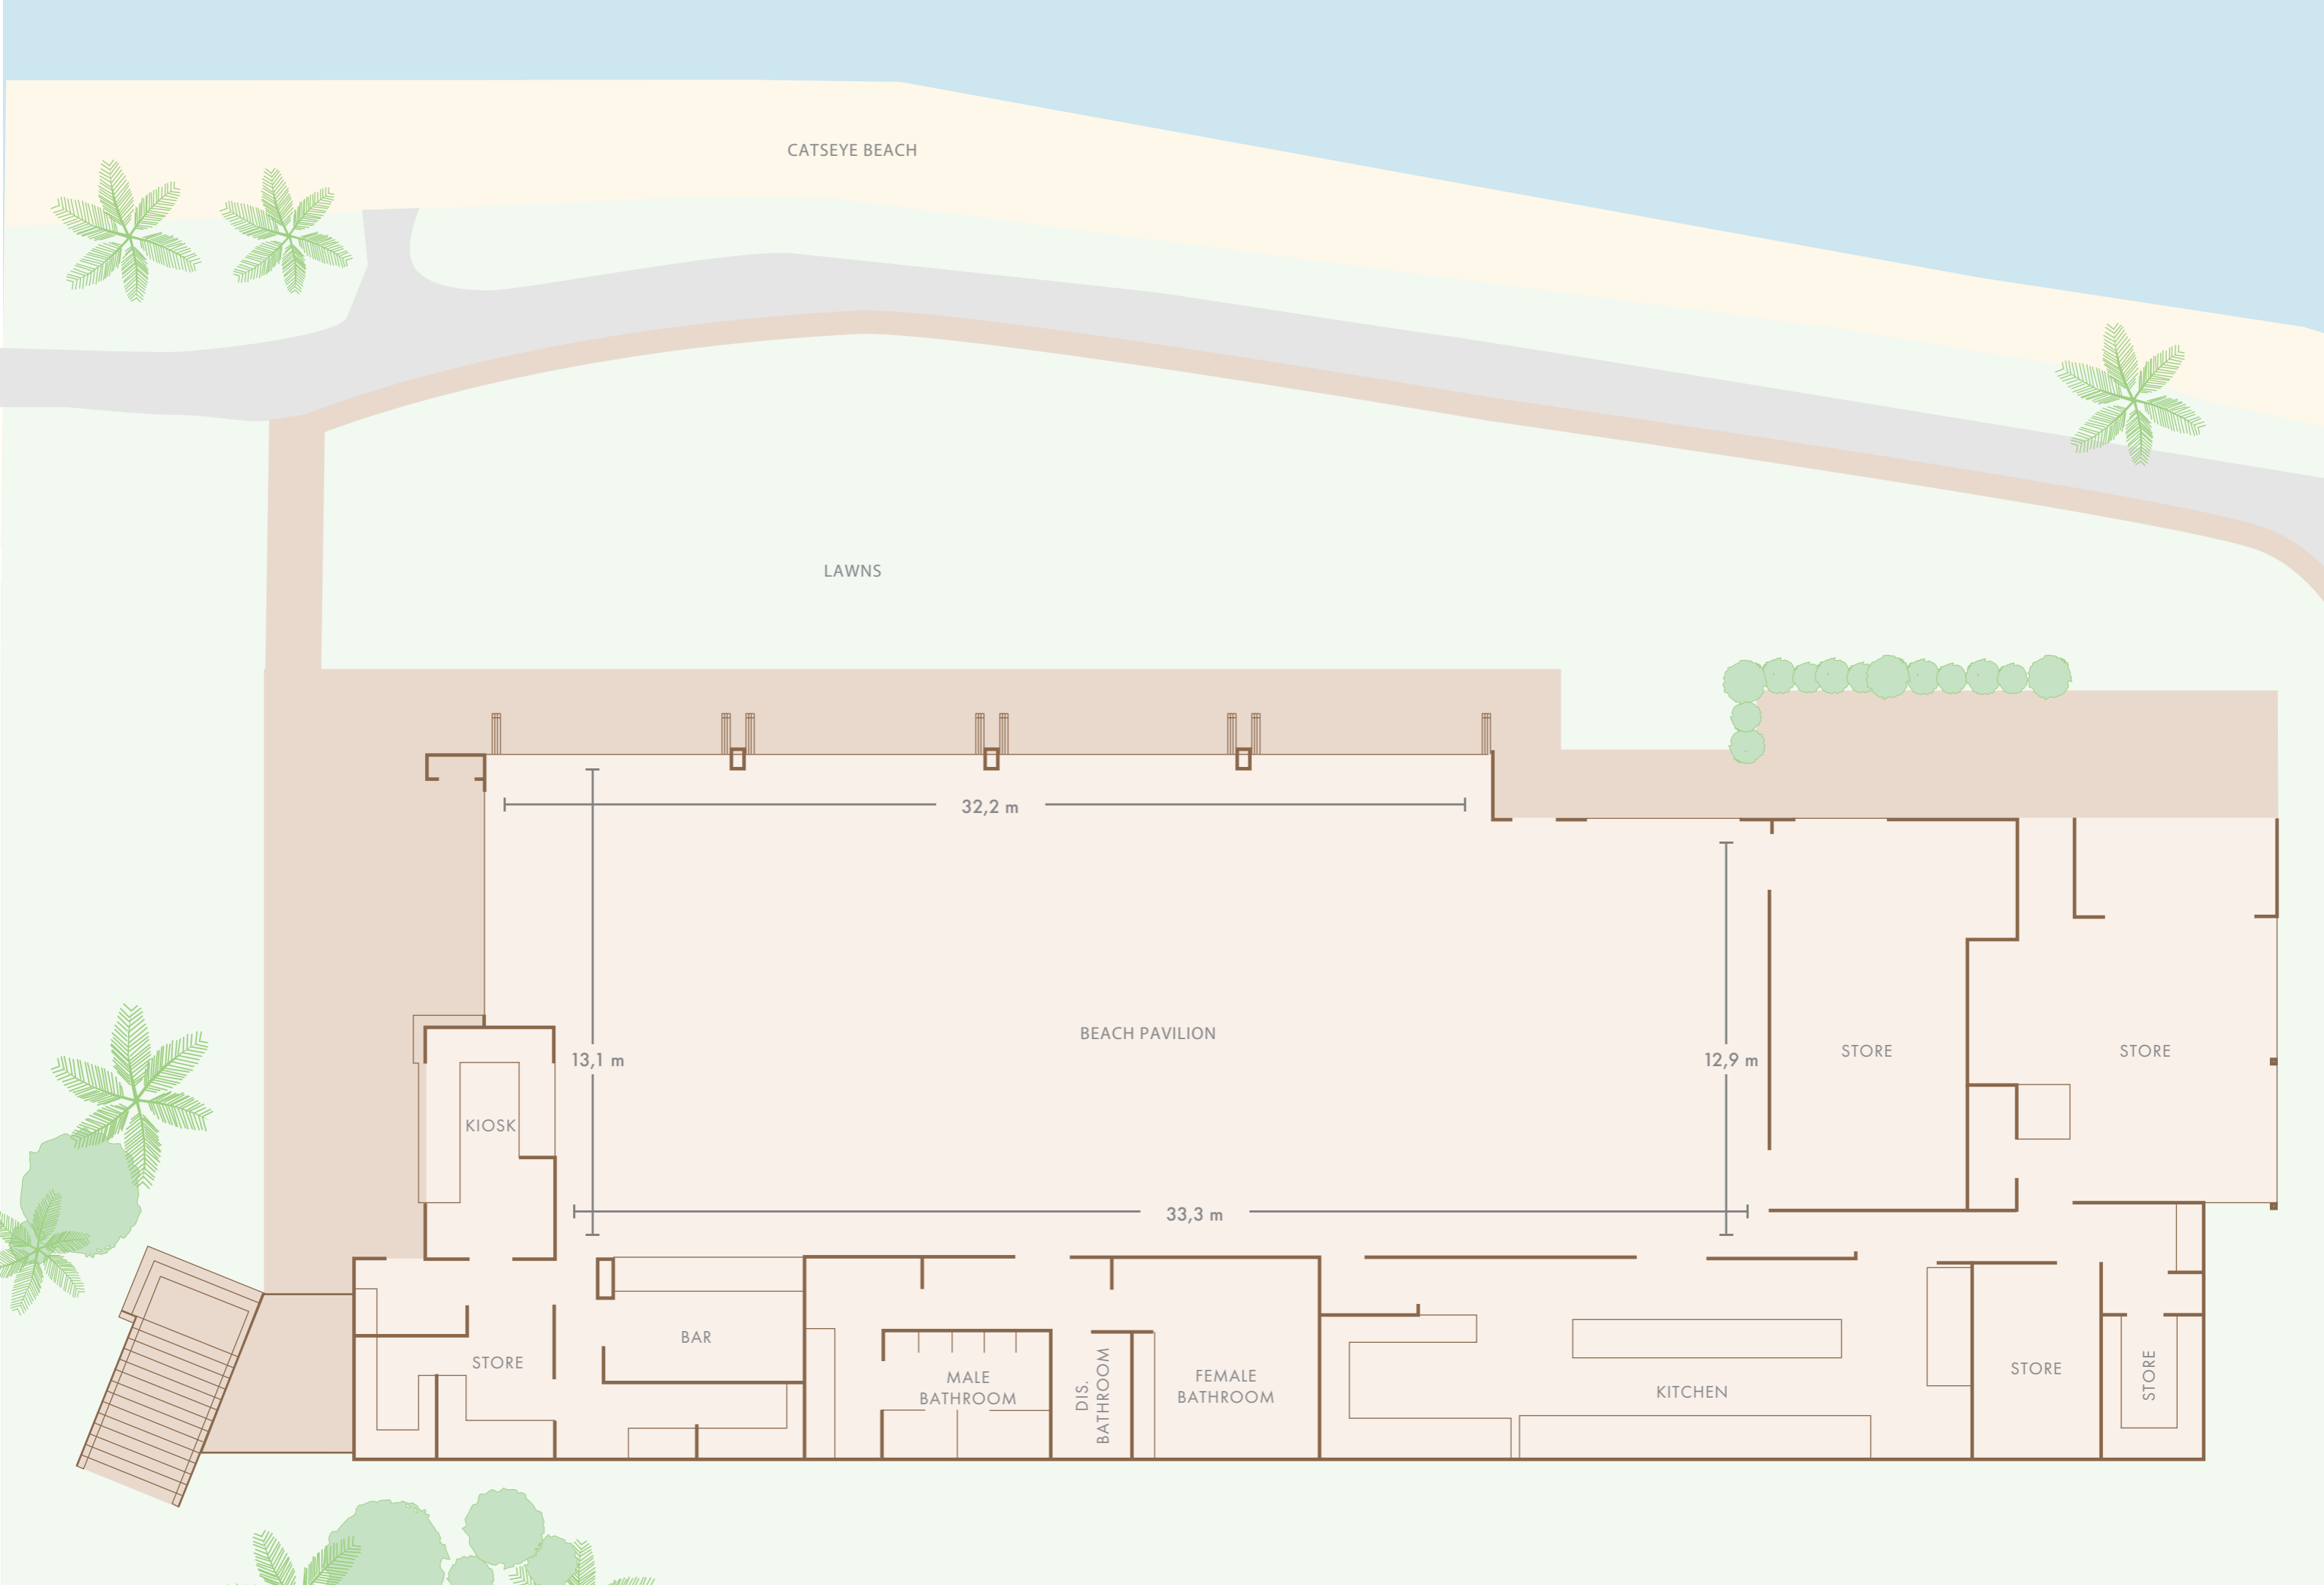

CATSEYE BEACH

LAWNS

32,2 m

13,1 m

BEACH PAVILION

12,9 m

STORE

STORE

33,3 m

KIOSK

STORE

BAR

MALE BATHROOM

DIS. BATHROOM

FEMALE BATHROOM

KITCHEN

STORE

STORE

SHADY
CREEK LAWNS

TOILETS

STORE

A/C

ENDEAVOUR ROOM
RESORT SIDE

KITCHEN

ENTRANCE

Dividing Doors

29m

ENDEAVOUR ROOM
BEACH SIDE

BAR

STORE

15.8m

ENTRANCE