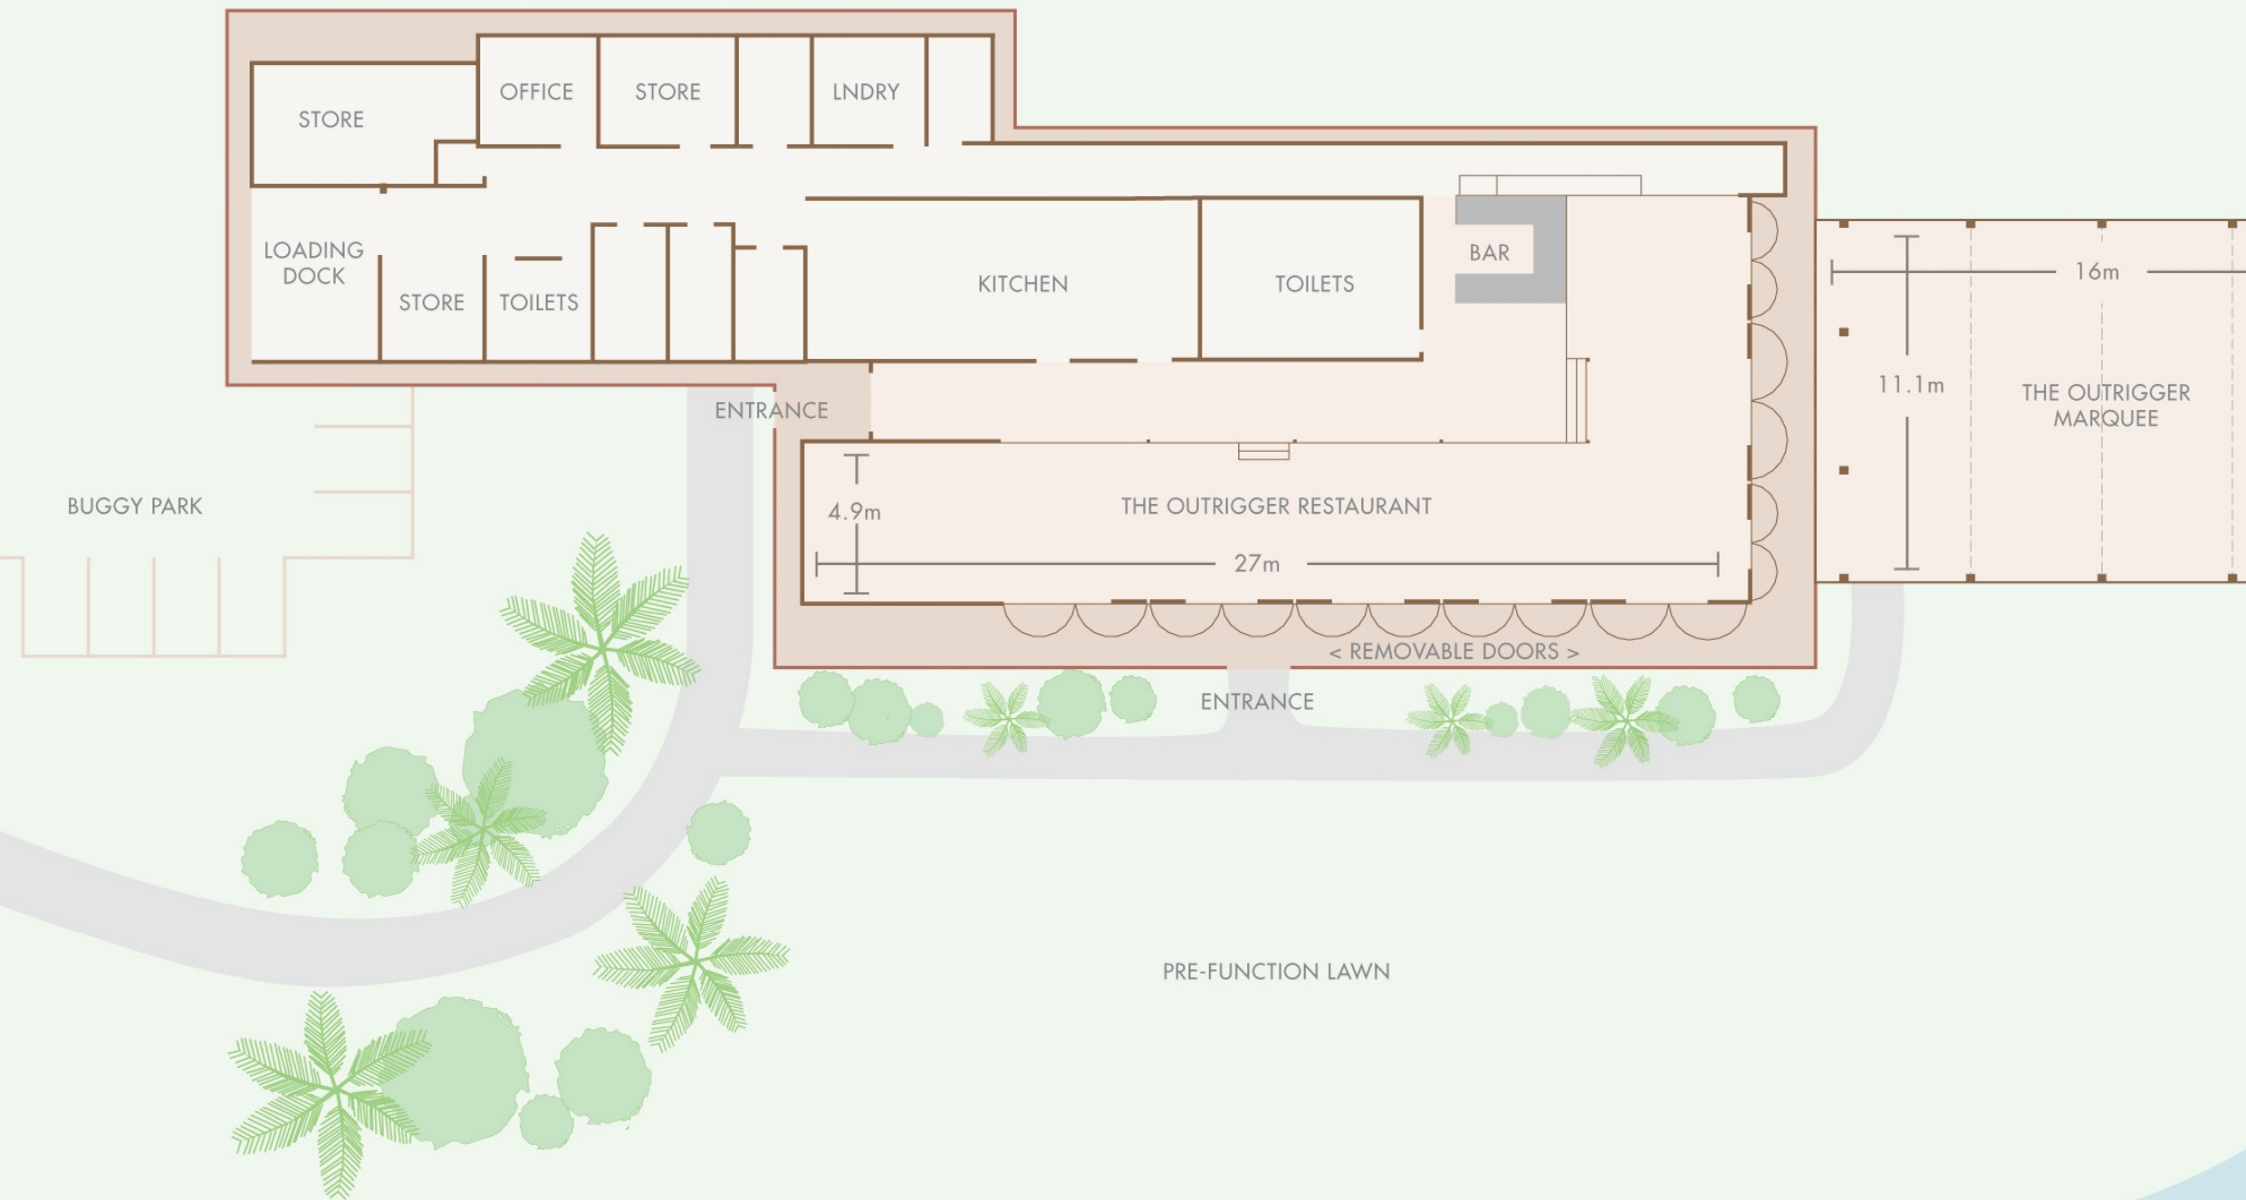

33,3 m

KIOSK

STORE

BAR

MALE BATHROOM

DIS. BATHROOM

FEMALE BATHROOM

KITCHEN

STORE

STORE

SHADY
CREEK LAWNS

TOILETS

STORE

A/C

ENDEAVOUR ROOM
RESORT SIDE

KITCHEN

ENTRANCE

Dividing Doors

29m

ENDEAVOUR ROOM
BEACH SIDE

BAR

STORE

15.8m

ENTRANCE