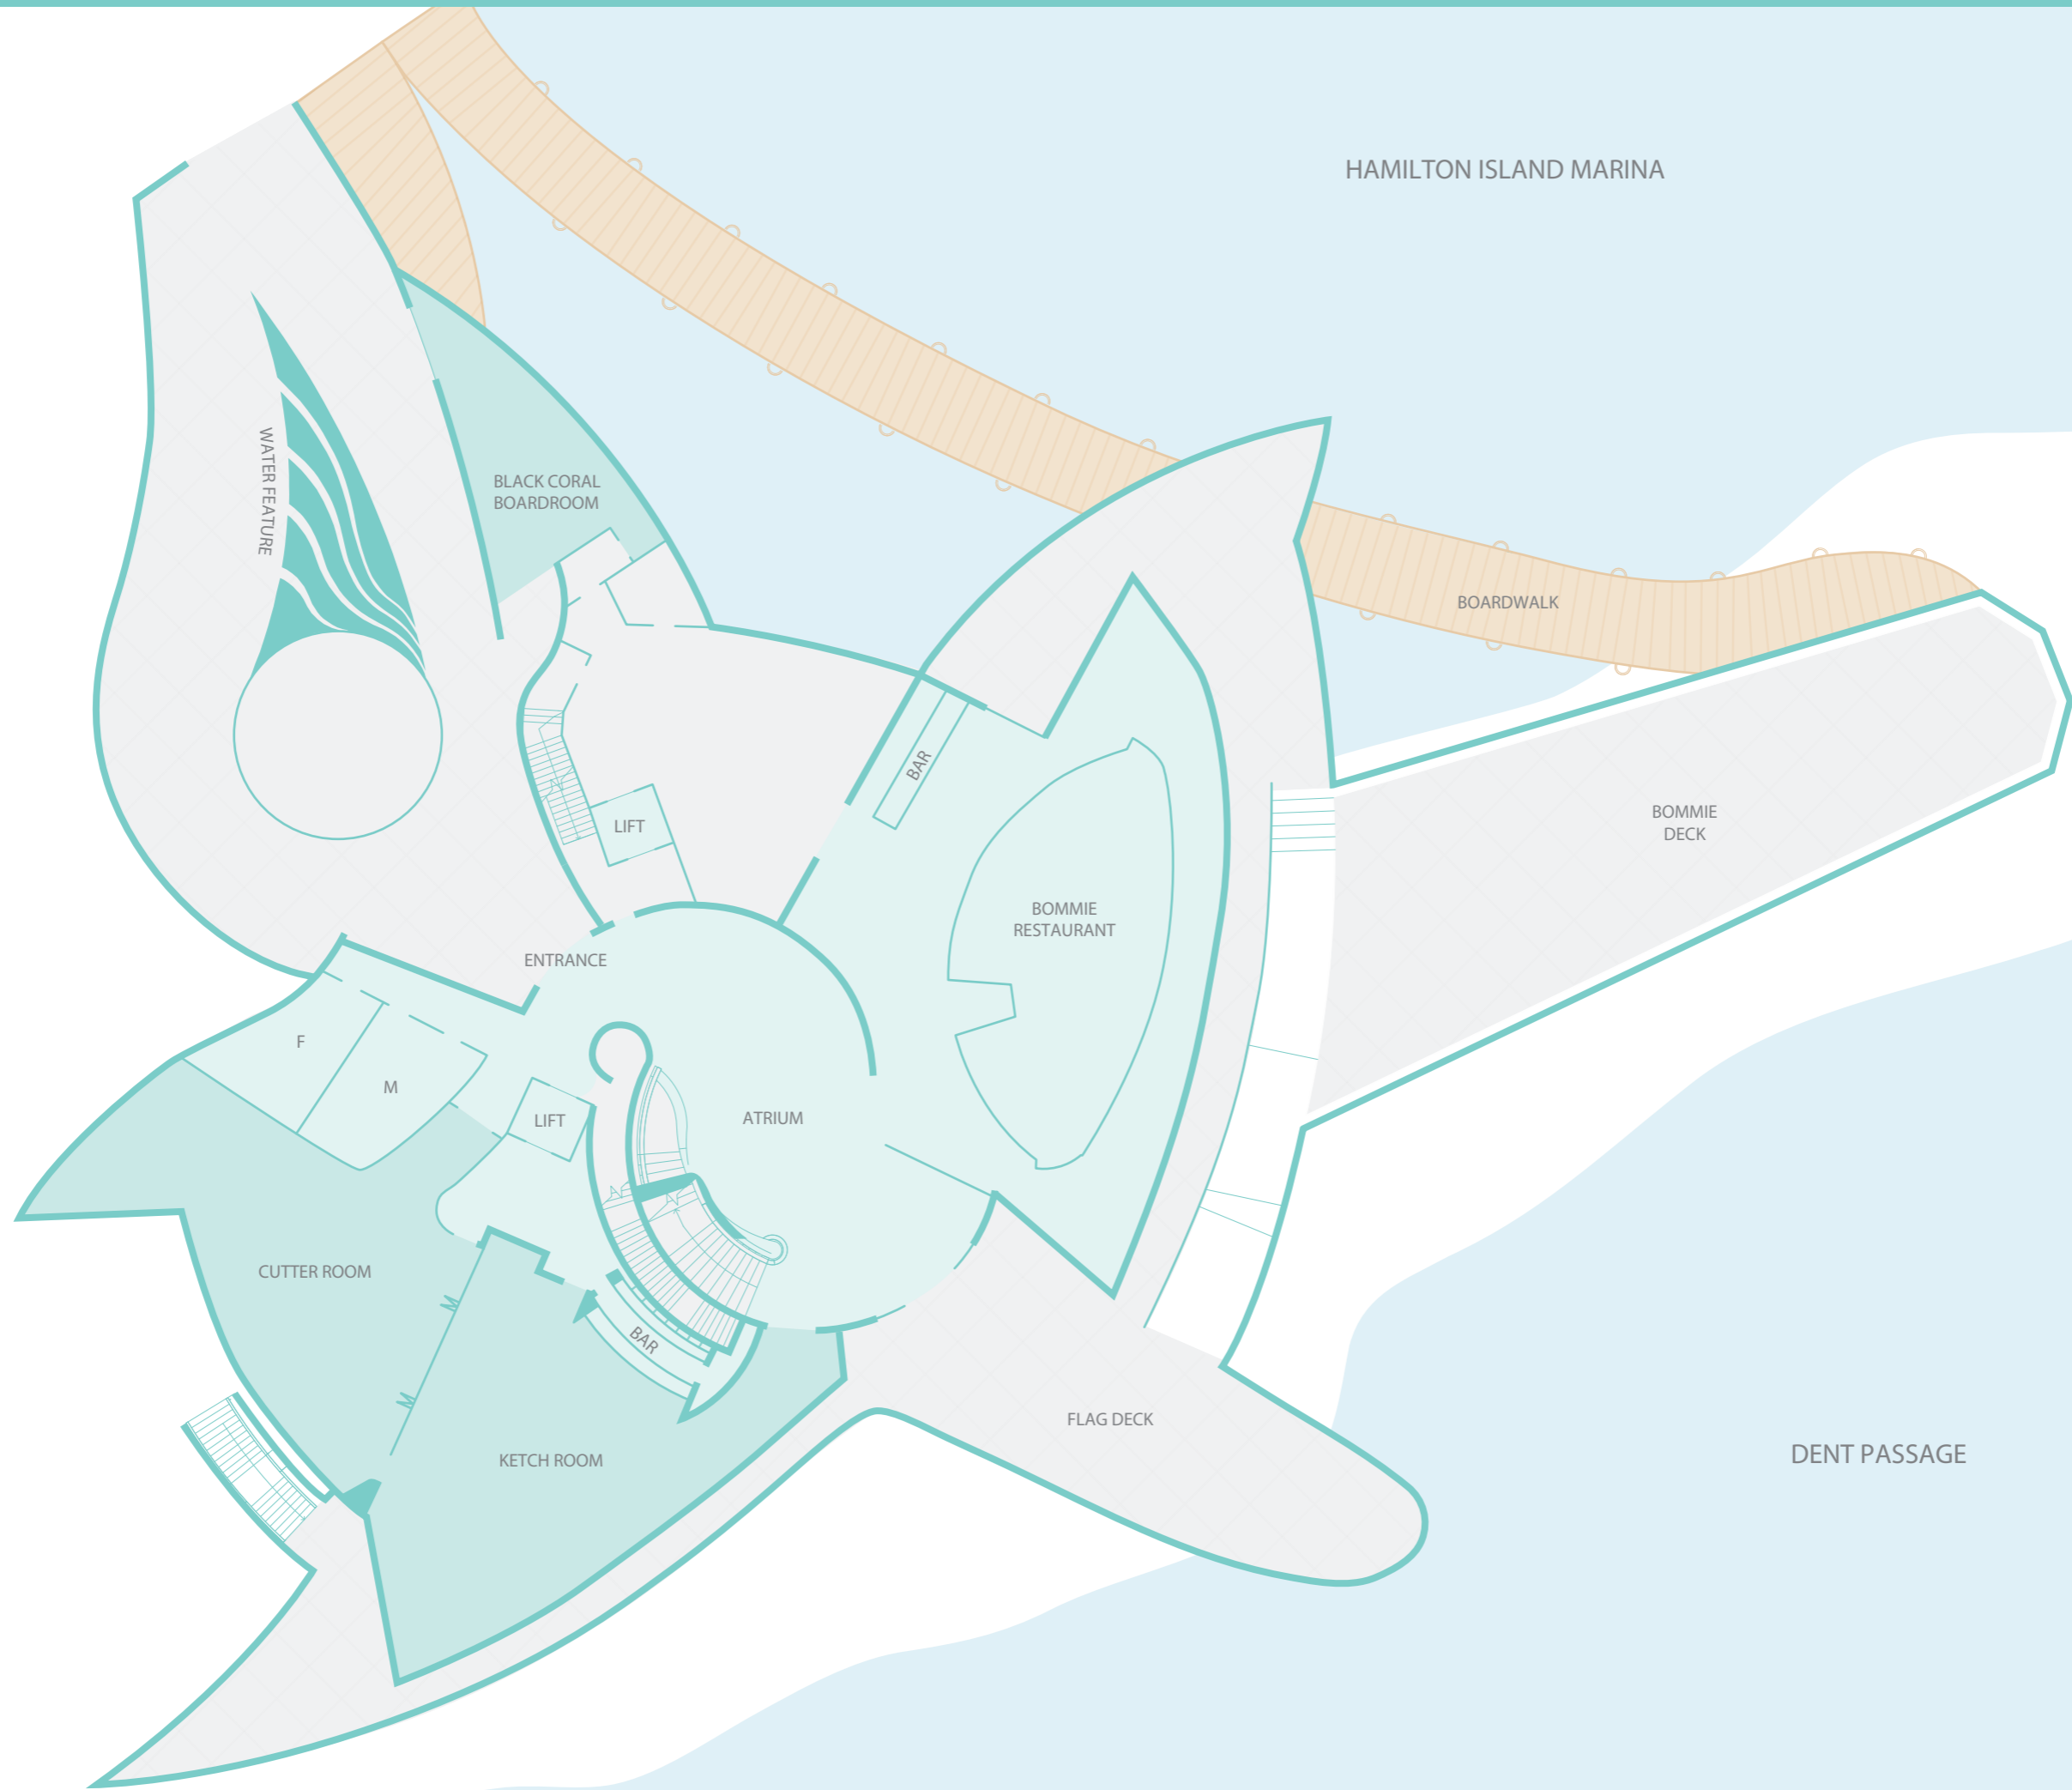

DENT PASSAGE

HAMILTON ISLAND MARINA

WATER FEATURE

BLACK CORAL BOARDROOM

LIFT

BAR

BOARDWALK

BOMMIE DECK

FLAG DECK

KETCH ROOM

DENT PASSAGE