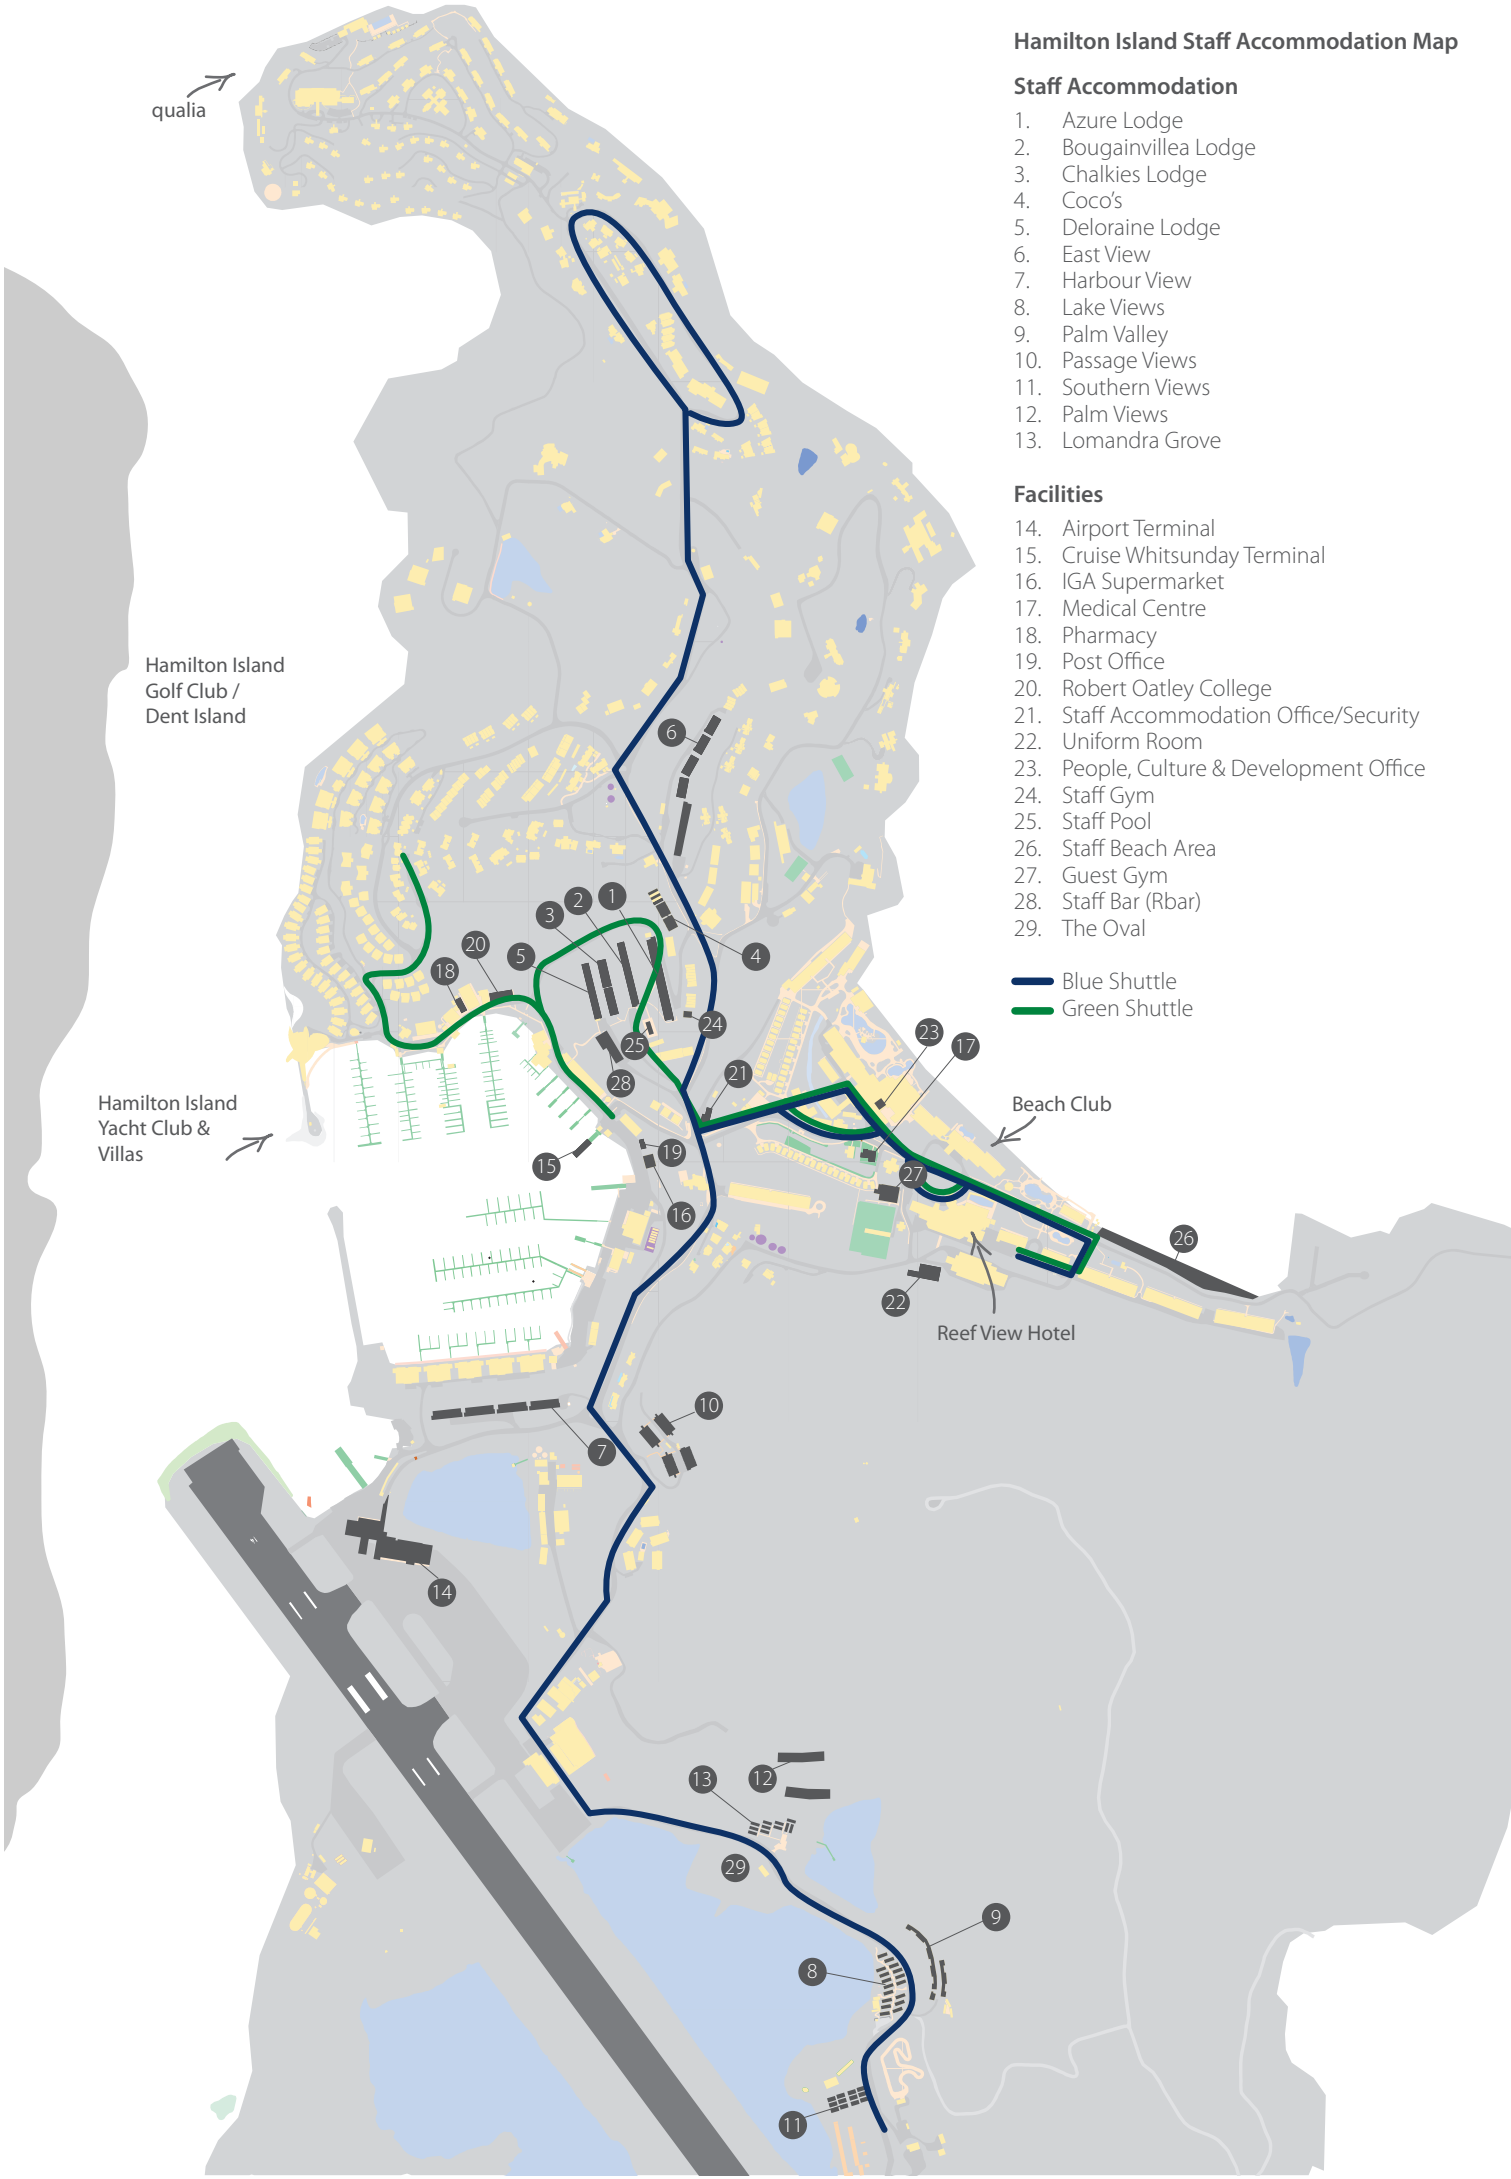

Hamilton Island Staff Accommodation Map

Staff Accommodation

1. Azure Lodge
2. Bougainvillea Lodge
3. Chalkies Lodge
4. Coco's
5. Deloraine Lodge
6. East View
7. Harbour View
8. Lake Views
9. Palm Valley
10. Passage Views
11. Southern Views
12. Palm Views
13. Lomandra Grove

Facilities

14. Airport Terminal
15. Cruise Whitsunday Terminal
16. IGA Supermarket
17. Medical Centre
18. Pharmacy
19. Post Office
20. Robert Oatley College
21. Staff Accommodation Office/Security
22. Uniform Room
23. People, Culture & Development Office
24. Staff Gym
25. Staff Pool
26. Staff Beach Area
27. Guest Gym
28. Staff Bar (Rbar)
29. The Oval

- Blue Shuttle
- Green Shuttle

qualia

Hamilton Island Golf Club / Dent Island

Hamilton Island Yacht Club & Villas

Beach Club

Reef View Hotel