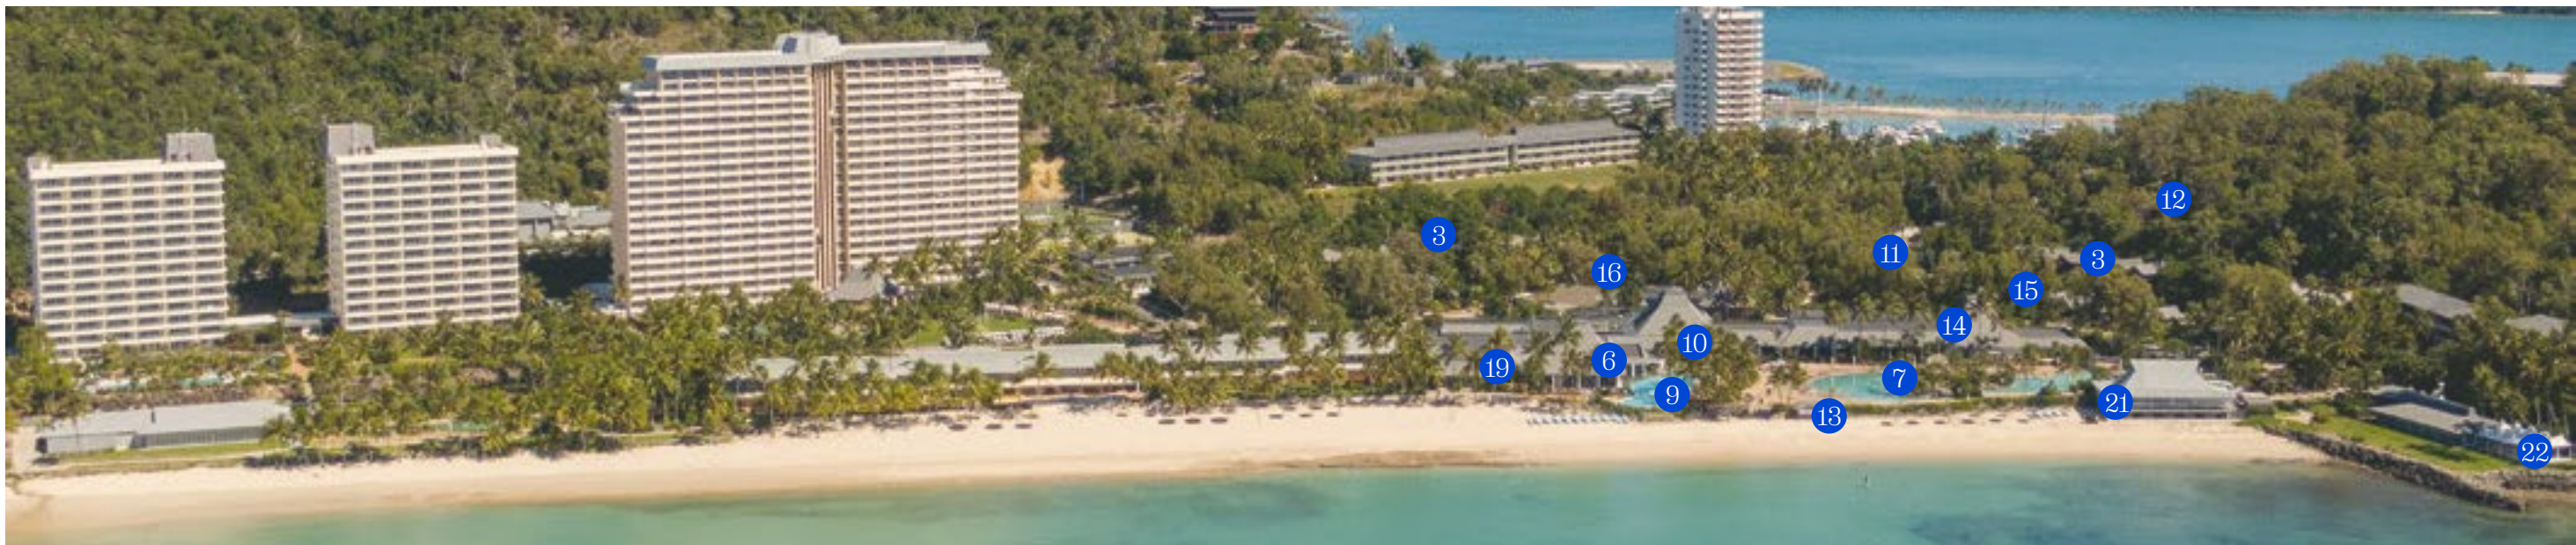

- 1. MARINA VILLAGE**  
Cruise Whitsundays and main on-water activity arrival and departure hub, restaurants, shops, Yacht Club and Yacht Club Villas
- 2. HAMILTON ISLAND NORTH**  
qualia and Holiday Homes
- 3. GREAT BARRIER REEF AIRPORT**  
Commercial airport, Holiday Homes reception
- 4. HAMILTON ISLAND GOLF CLUB**  
18-hole championship course and Clubhouse on Dent Island
- 5. CATSEYE BEACH**  
Conference Centre, The Sundays, Beach Club, Reef View Hotel, Palm Bungalows, Holiday Homes, Resort Centre, pools, beach, beach sports and restaurants
- 6. ONE TREE HILL**  
Lookout, All Saints Chapel, Holiday Homes, café and bar
- 7. PALM VALLEY**  
Hamilton Island Air, Go-Karts, Off Road Adventure Tours
- 8. PASSAGE PEAK**  
20km of walking and mountain biking trails

## CATSEYE BEACH

- 1. Beach Club
- 2. Reef View Hotel
- 3. Palm Bungalows
- 4. Resortsideside Holiday Homes
- 5. Pool Terrace Restaurant
- 6. Sails restaurant and Swim-up bar
- 7. Resort Pool and Island Bar
- 8. Bougainvillea Pool
- 9. Sails Pool
- 10. Tour Desk and retail shops
- 11. Spa wumurdaylin day spa
- 12. Hamilton Island Wildlife
- 13. Beach Sports Hut
- 14. Island Arcade
- 15. Clownfish Club
- 16. Buggy Hire
- 17. Conference Centre
- 18. Chart Room
- 19. Endeavour Room
- 20. Beach Pavilion
- 21. Coca chu
- 22. The Sundays

## LEGEND

- 1 qualia
- 2 The Sundays
- 3 Beach Club
- 4 Reef View Hotel
- 5 Hamilton Island Yacht Club & Villas
- 6 Hamilton Island Golf Club & Dent Island
- 7 Chart Room
- 8 Conference Centre
- 9 Endeavour Room
- 10 Beach Pavilion
- 11 Barge Jetty (Dinner on the Dock)
- 12 Front Street